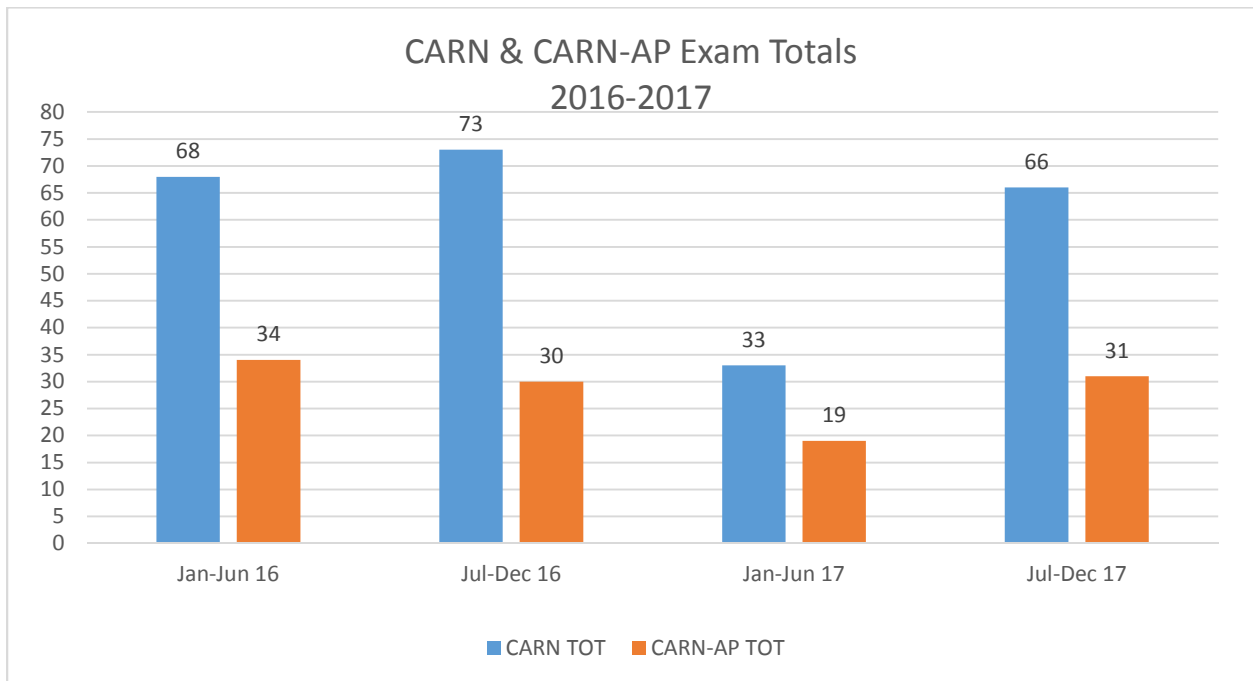

CARN & CARN-AP Exam Data 2016-2017

	CARN TOT	CARN PASS	CARN DID NOT PASS	CARN-AP TOT	CARN-AP PASS	CARN-AP DID NOT PASS	TOTAL EXAMS
Jan-Jun 16	68	53	15	34	22	12	102
Jul-Dec 16	73	57	16	30	17	13	103
Jan-Jun 17	33	28	5	19	9	10	52
Jul-Dec 17	66	55	11	31	19	12	99